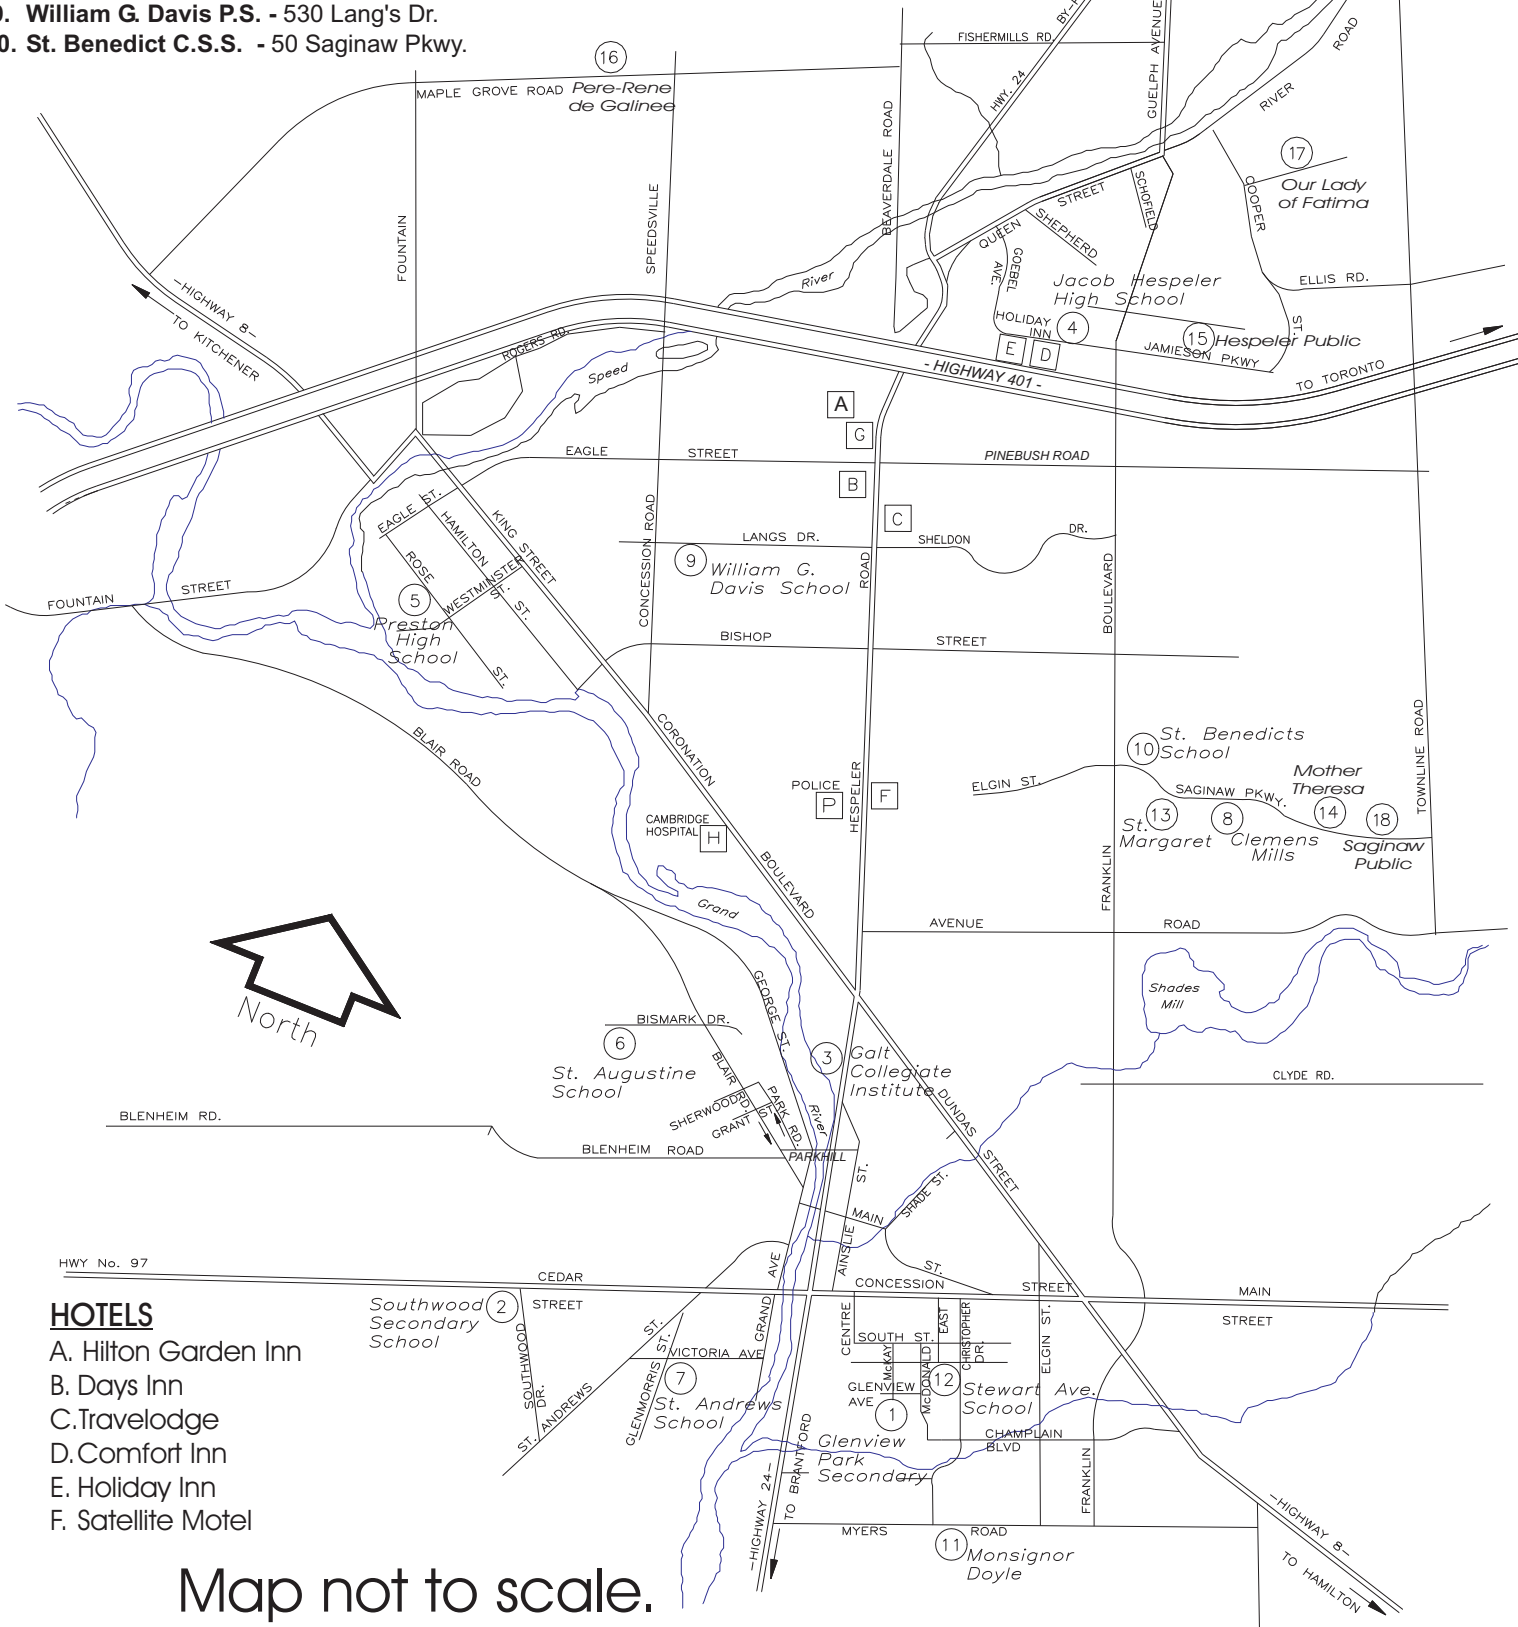

CAMBRIDGE CENTAUR CLASSIC Basketball Tournament

SITE MAP

1. Glenview Park S. S. - 55 McKay St.
2. Southwood S.S. - 30 Southwood Dr.
3. Galt C.I. & V.S. - 200 Water St. N.
4. Jacob Hespeler S. S. - 355 Holiday Inn Dr.
5. Preston H.S. - 550 Rose St.
6. St. Augustine School - 177 Bismark Dr.
7. St. Andrews P.S. - 65 Victoria Ave
8. Clemens Mills P.S. - 335 Saginaw Pkwy
9. William G. Davis P.S. - 530 Lang's Dr.
10. St. Benedict C.S.S. - 50 Saginaw Pkwy.

11. Mons. Doyle C.S.S. 185 Myers Rd.
12. Stewart Ave. P.S. 145 Stewart Ave.
13. St. Margaret School 210 Cowan Blvd.
14. Mother Teresa 520 Saginaw Pkwy
15. Hespeler Public 300 Winston Blvd.
16. Pere-Rene de Galinee - Maple Grove Rd.
17. Our Lady of Fatima - 55 Hammet Street
18. Saginaw Public - 740 Saginaw Pkwy.

HOTELS

- A. Hilton Garden Inn
- B. Days Inn
- C. Travelodge
- D. Comfort Inn
- E. Holiday Inn
- F. Satellite Motel

Map not to scale.